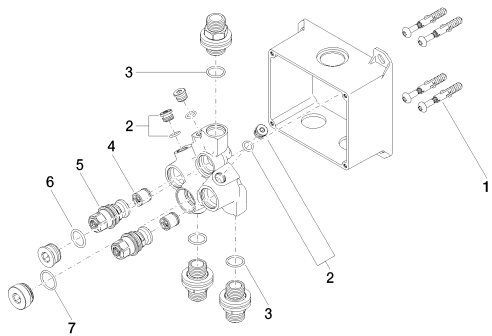

Sink -

eSET Touchfree Lavatory faucet with temperature adjustment for deck-mounted installation -

Article number: 35 740 970-90 0010

- lead-free
- 2x back flow preventer
- 2x inlet 1/2"
- Outlet with high-pressure hose
- Exposed installation
- Compatible with outlets from Vaia, Lissé, CL.1, IMO, Tara., Tara Logic, Meta.02, Deque, Supernova, Symetrics, LULU and MEM
- Not compatible with outlets with pull-rod drains. Please use in combination with pop up drain 10 126 970-FF
- Not compatible with steel basins.
- Additional series and finishes available upon request (xtra Service)

Dimensional drawing

All dimensions in mm / inch = mm x 0,0394

Sink -

eSET Touchfree Lavatory faucet with temperature adjustment for deck-mounted installation -

Article number: 35 740 970-90 0010

Sink -
eSET Touchfree Lavatory faucet with temperature adjustment for deck-mounted installation -
Article number: 35 740 970-90 0010

Spare parts list

Number	Item Number	Designation	Number of units
--------	-------------	-------------	-----------------