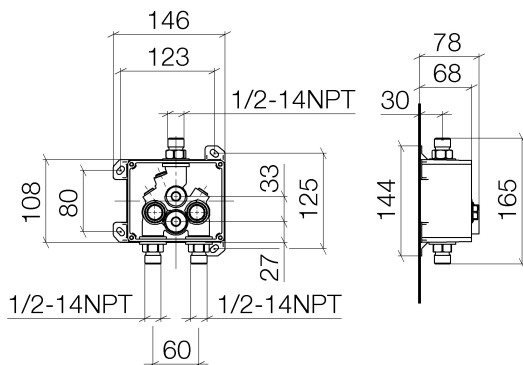

Sink -

eSET Touchfree Lavatory faucet with temperature adjustment for deck-mounted installation -

Article number: 35 740 970-90 0010

- lead-free
- 2x back flow preventer
- 2x inlet 1/2"
- Outlet with high-pressure hose
- Exposed installation
- Compatible with outlets from Vaia, Lissé, CL.1, IMO, Tara., Tara Logic, Meta.02, Deque, Supernova, Symetrics, LULU and MEM
- Not compatible with outlets with pull-rod drains. Please use in combination with pop up drain 10 126 970-FF
- Not compatible with steel basins.
- Additional series and finishes available upon request (xtra Service)

Dimensional drawing

All dimensions in mm / inch = mm x 0,0394

Sink -

eSET Touchfree Lavatory faucet with temperature adjustment for deck-mounted installation -

Article number: 35 740 970-90 0010

Sink -
eSET Touchfree Lavatory faucet with temperature adjustment for deck-mounted installation -
Article number: 35 740 970-90 0010